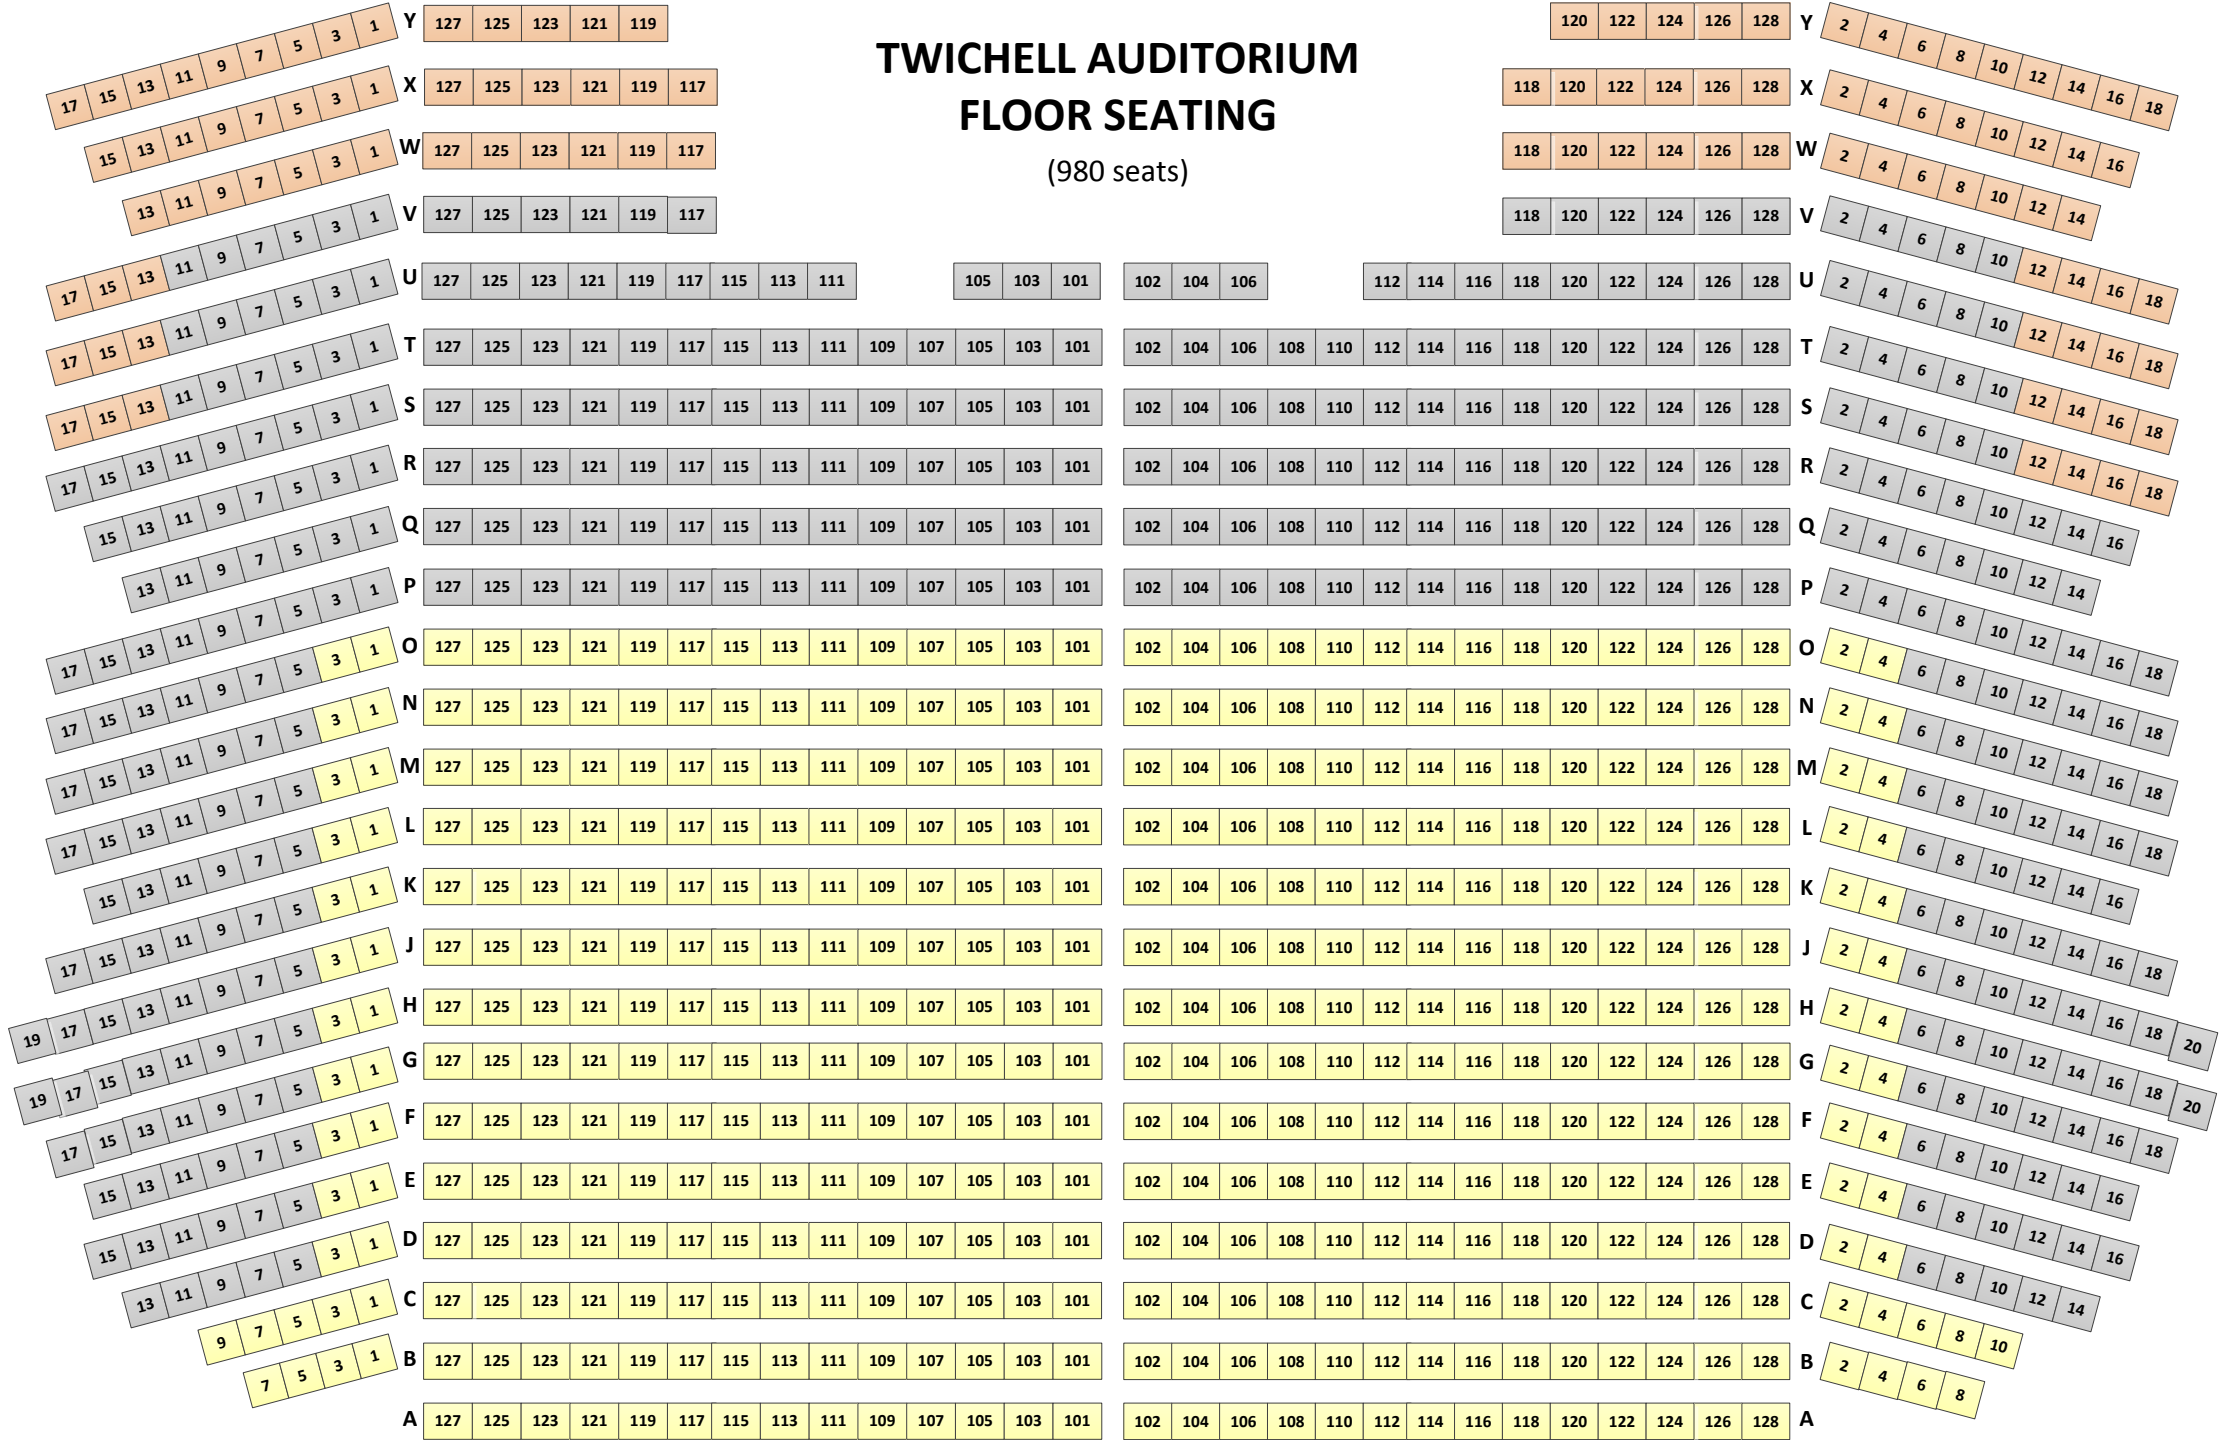

TWICHELL AUDITORIUM FLOOR SEATING

(980 seats)

Floor Right

Floor Center Right

Floor Center Left

Floor Left

STAGE

Bronze Level Seating
 Silver Level Seating
 Gold Level Seating

TWICHELL AUDITORIUM BALCONY SEATING

(508 seats)

- Bronze Level Seating
- Silver Level Seating
- Gold Level Seating